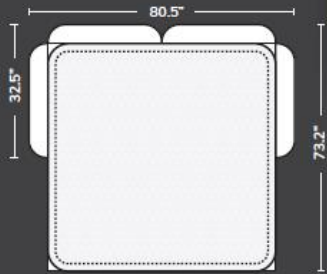

Full Size 3" Mattress

72.5x33x36

Equipped with 2 electrical
and 2 USB outlets

72.5x33x36

Linen Biege

Hagar sofa bed in contemporary Lawson style features solid wood construction, pocket coil seating and Full-Size pull-out bed w/metal frame.

Equipped with 2 electrical
and 2 USB outlets

Queen Size 3" Mattress

80x32.5x37

Allure Ash

Lukas sofa bed in contemporary Lawson style features solid wood construction and Queen Size pull-out bed w/metal frame. Equipped with 2 electrical and 2 USB outlets on side.