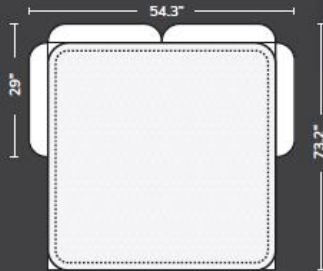

Padded Linen Charcoal

Chico sofa bed in contemporary Lawson style features solid wood construction and Twin sized pull-out bed w/metal frame. Equipped with 2 electrical and 2 USB outlets (see inset image).

Twin Size 3" Mattress

54.5x29x34.5

Equipped with 2 electrical and 2 USB outlets