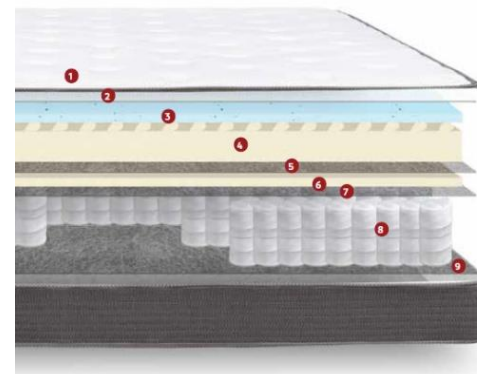

1. Soft knitted stretch fabric
2. FR Rayon barrier fabric, intended to protect your mattress and reduce flammable hazard.
3. 0.3" gel infused memory foam, which disperses body heat and provides a cooler sleeping surface to help maintain an ideal body temperature while keeping its pressure-relieving properties.
4. 1" convoluted foam to provide exceptional support.
5. Non-Woven Fabric to help maintain and protect the layers - 25g
6. 0.3" PU foam for comfort and feel.
7. Non-Woven Fabric to help maintain and protect the layers - 25g
8. 7" pocket coil foam encased all around the perimeter of the mattress to increase stability -11 1/3 gauge
9. Non-Woven Fabric to help maintain and protect the layers - 25g

Size	Dims
Twin	39x75x8
Twin XL	38x80x8
Full	54x75x8
Queen	60x80x8
King	76x80x8
Cal King	72x84x8