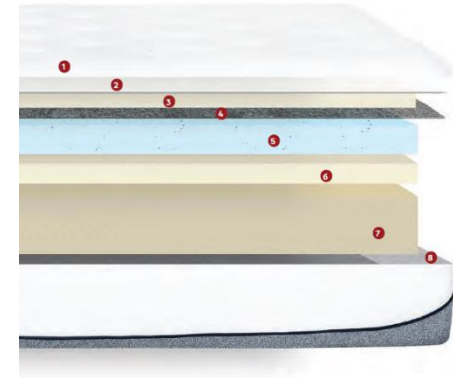

1. Double jacquard fabric made with aloe vera for a smooth and healthy sleeping environment
2. FR Rayon barrier fabric
3. 1" Memory foam for added comfort and conformability
4. Non-Woven Fabric to help maintain and protect the layers
5. 3" Gel infused memory foam, which disperses body heat and provides a cooler sleeping surface to help maintain an ideal body temperature while keeping its pressure-relieving properties
6. 2" Soft PU foam for added comfort
7. 7" PU foam for support
8. Non-slip bottom

Cool Sleep Ultra Plush 13" mattress features gel and memory foam layers for exceptional support, superior comfort and cooler sleeping surface for a great night's sleep.

15 Year Pro-Rated Warranty

Size	Dims
Full	54x75x13
Queen	60x80x13
King	76x80x13
Cal King	72x84x13