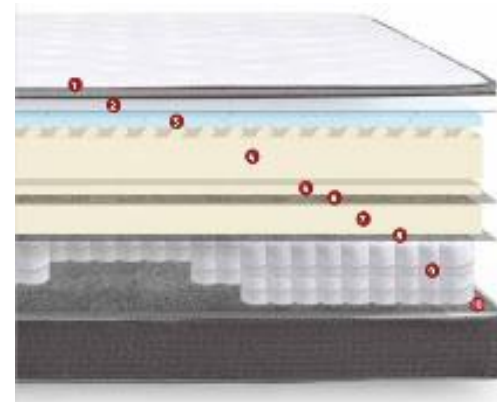

1. Soft knitted stretch fabric
2. FR Rayon barrier fabric, intended to protect your mattress and reduce flammable hazard.
3. 0.3" gel infused memory foam, which disperses body heat and provides a cooler sleeping surface to help maintain an ideal body temperature while keeping its pressure-relieving properties.
4. 1.5" convoluted foam to provide exceptional support.
5. 0.5" PU foam for comfort and feel.
6. Non-Woven Fabric to help maintain and protect the layers - 25g
7. 1" PU foam for comfort and feel.
8. Non-Woven Fabric to help maintain and protect the layers - 25g
9. 7" pocket coil foam encased all around the perimeter of the mattress to increase stability - 111/3 gauge
10. Non-Woven Fabric to help maintain and protect the layers - 25g

Size	Dims
Twin	39x75x12
Twin XL	38x80x12
Full	54x75x12
Queen	60x80x12
King	76x80x12
Cal King	72x84x12