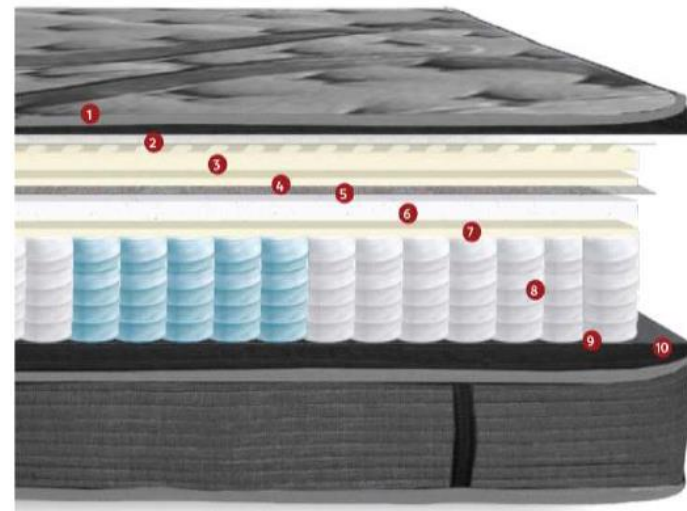

1. Soft knitted stretch fabric
2. FR Rayon barrier fabric, intended to protect your mattress and reduce flammable hazard
3. 0.86" convoluted foam to provide exceptional support
4. 0.39" PU foam for comfort and feel
5. Non-Woven Fabric to help maintain and protect the layers – 25g
6. 0.78 memory foam to reduce motion transfer
7. 1.96" PU foam for support
8. 10.23" individually wrapped coils provide support with zone spring for added lumbar support and reduce motion transfer
9. Non-Woven Fabric to help maintain and protect the layers – 25g
10. Non-Woven Fabric to help maintain and protect the layers – 120g

14 in. euro top mattress features pocket coil innerspring for optimal support, conformance and comfort, while minimizing motion transfer between sleepers for ideal undisturbed sleep. Memory foam layer provides additional plush conforming comfort. Soft knitted stretch cover combined with convoluted foam in quilt top provides luxurious surface feel.

Size	Dims
Twin	39x75x14
TXL	38x80x14
Full	54x75x14
Queen	60x80x14
King	76x80x14
Cal King	72x84x14