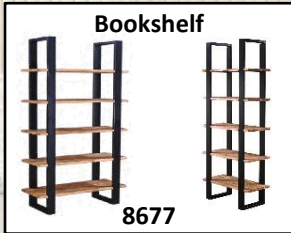

8699 Sideboard

Mango

8699 Sideboard
60x18x30

Click images to view

Occasional

Dining

Stools

Mango