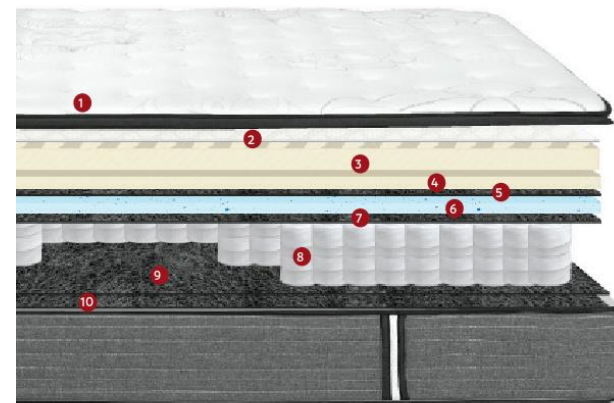

Organa Pillow
Size
 Standard
 Case of 8

Dims
 26x20x5.5

10 Year Pro-Rated Warranty

Majesty 12"

Majesty 14"

Majesty 16"

[Click the image for details](#)

1. Soft polyester knitted fabric
2. FR Rayon barrier fabric, intended to protect your mattress and reduce flammable hazard.
3. 1.5" convoluted foam to provide exceptional support
4. 0.4" Regular foam for support.
5. Non-Woven Fabric to help maintain and protect the layers - 25g
6. 0.8" Gel infused memory foam, which disperses body heat.
7. Non-Woven Fabric to help maintain and protect the layers - 80g
8. 9.06" individually wrapped coils provided support and reduces motion transfer - 12 gauge
9. Non-Woven Fabric to help maintain and protect the layers -25g
10. Non-Woven Fabric to help maintain and protect the layers -110g

Majesty 12 Plush 12 in. profile mattress features 12 ga. pocket coil innerspring for outstanding support, and gel memory foam layer adds extra conformance and comfort. Heavier gauge perimeter coils provide excellent edge support for maximum effective sleeping surface and enhanced structural integrity