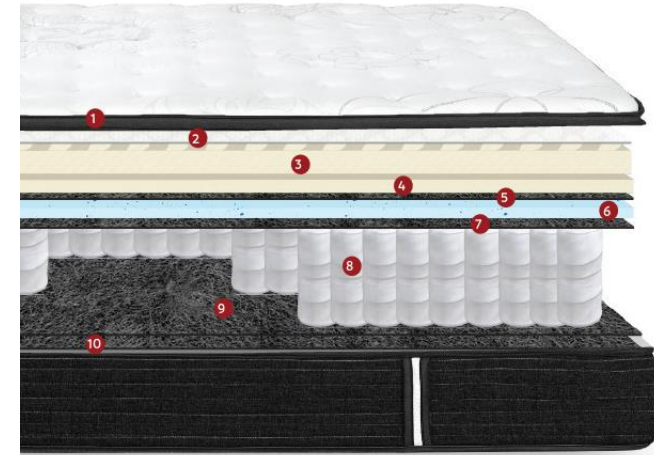

1. Soft polyester knitted fabric
2. FR Rayon barrier fabric, intended to protect your mattress and reduce flammable hazard.
3. 1.5" convoluted foam to provide exceptional support
4. 0.4" Regular foam for support.
5. Non-Woven Fabric to help maintain and protect the layers - 25g
6. 0.8" Gel infused memory foam, which disperses body heat
7. Non-Woven Fabric to help maintain and protect the layers - 80g
8. 9.45" individually wrapped coils provided support and reduces motion transfer - 12 gauge
9. Non-Woven Fabric to help maintain and protect the layers -25g
10. Non-Woven Fabric to help maintain and protect the layers -110g

Majesty 14 PT Pillow Top 14 in. profile mattress features 12 ga. pocket coil innerspring for outstanding support, and gel memory foam layer adds extra conformance and comfort. Heavier gauge perimeter coils provide excellent edge support for maximum effective sleeping surface and enhanced structural integrity.