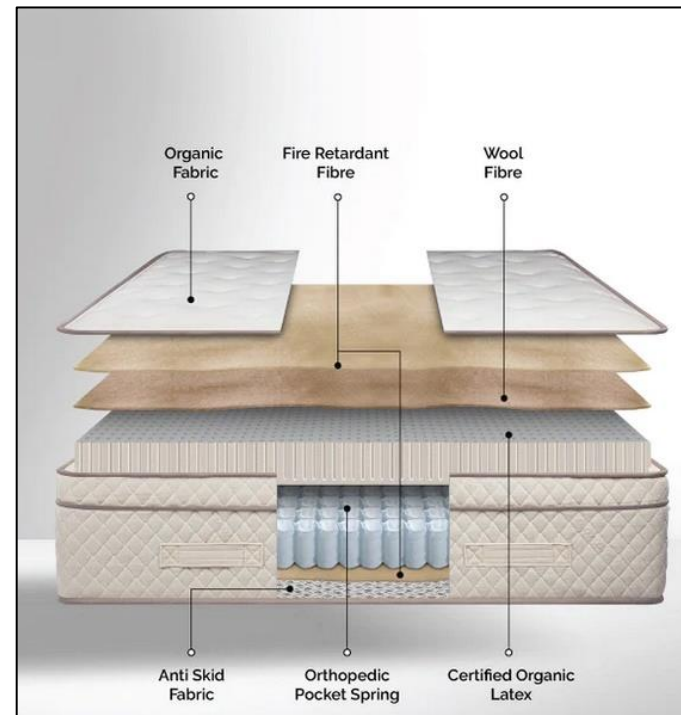

Organa

Introducing Organa EcoPlush Mattress, a flawless combination of luxury, technology and nature's best. Handcrafted with GOLS Certified Organic Latex, innovative recycled steel Pocket Coils, pure wool, and an Organic fabric cover, the EcoPlush is your ultimate choice of natural mattress, delivering unmatched comfort and support.