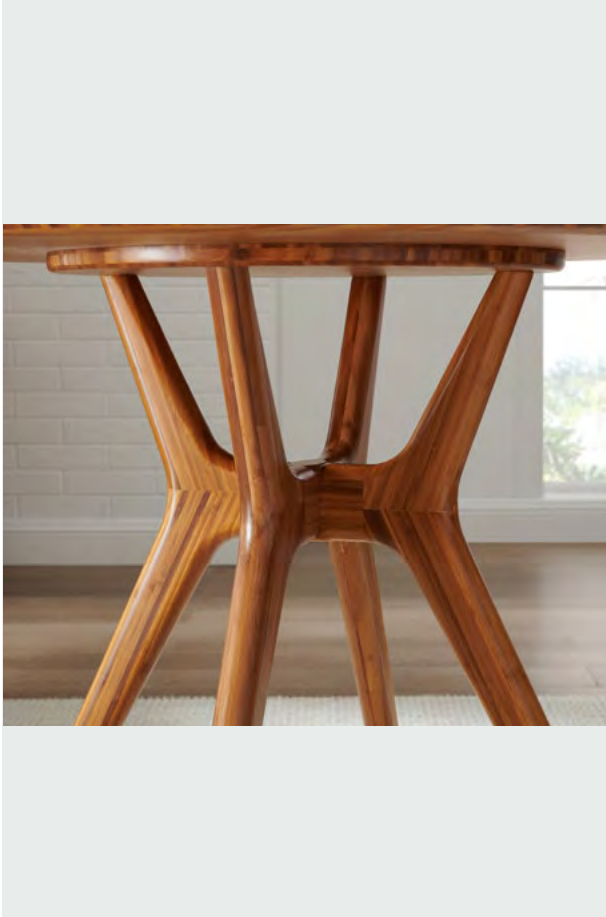

SITKA

Architecturally inspired design of the Sitka table features intelligent engineering, beautiful details, and an elegant profile.