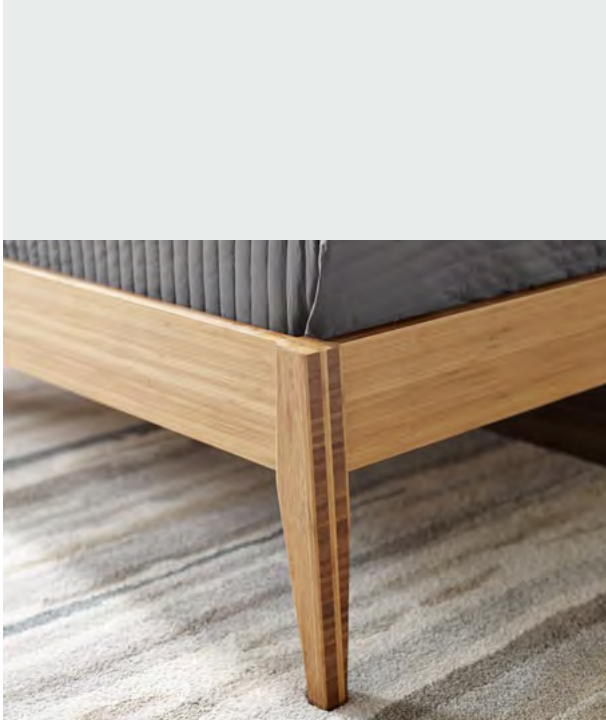

## SIENNA

Casual and inviting, the smartly scaled Sienna platform bed features modern styling, clean lines and sleek black drawer pulls. Designed to be used with a mattress only, Sienna comes with a solid bamboo European slat system.