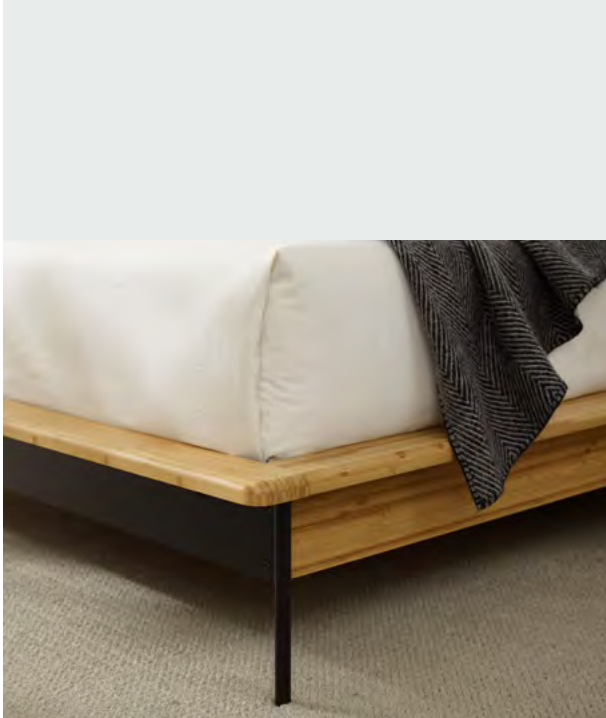

## SANTA CRUZ

City scaled with a craftsman-built frame in solid Wheat bamboo, the upscale style offers a slim black steel support and legs accenting the solid Wheat bamboo side rails and footboard. Two removable back cushions add comfort and focal point to the headboard.