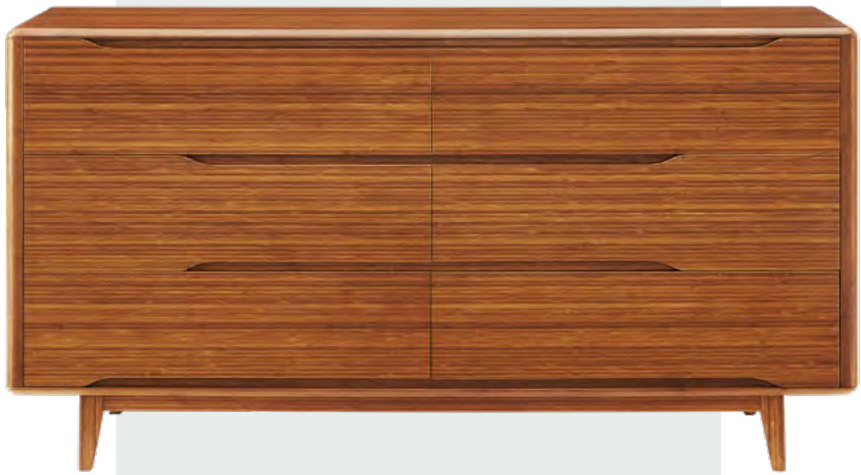

CURRENT

Designed with distinctive detailing and a modern silhouette, you'll love the eye-catching Amber finish and handcrafted quality of the Current bedroom.