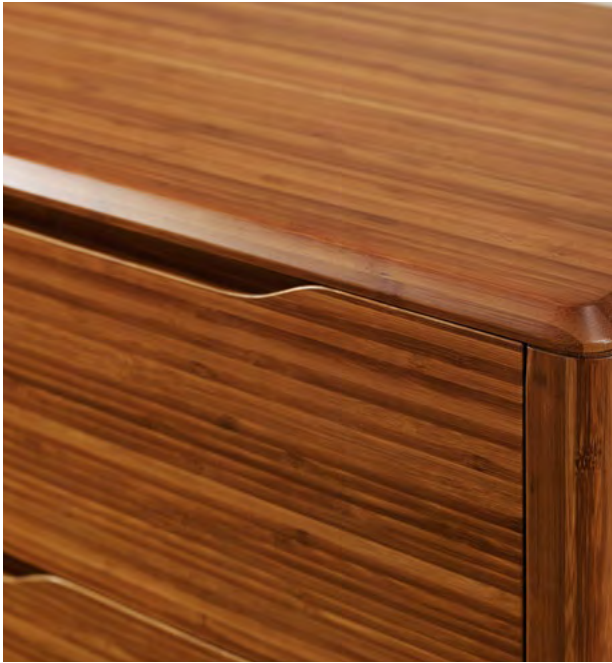

# HUDSON

Versatile as a media center, credenza, and dining sideboard, with cord management

Hudson Sideboard Media Console

72" W x 20" D x 32" H

Black Walnut GHS002BL

[Back](#)

[Content Menu](#)