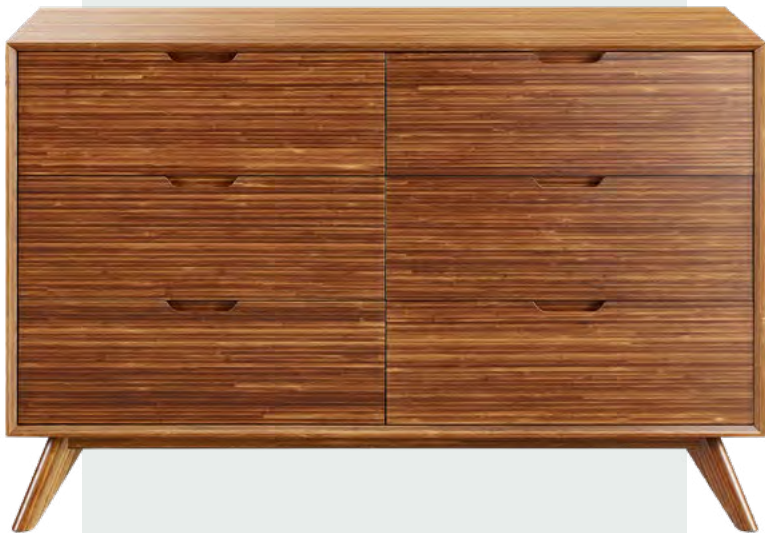

**Willow Six Drawer Dresser**

52" W x 20" D x 32" H  
Caramelized ECO05CA

**Ria Platform Bed**

Queen  
63 1/4" W x 84 1/4" L x 37" H  
Caramelized ECO015CA

**Eastern King**

80" W x 84 1/4" L x 37" H  
Caramelized ECO016CA