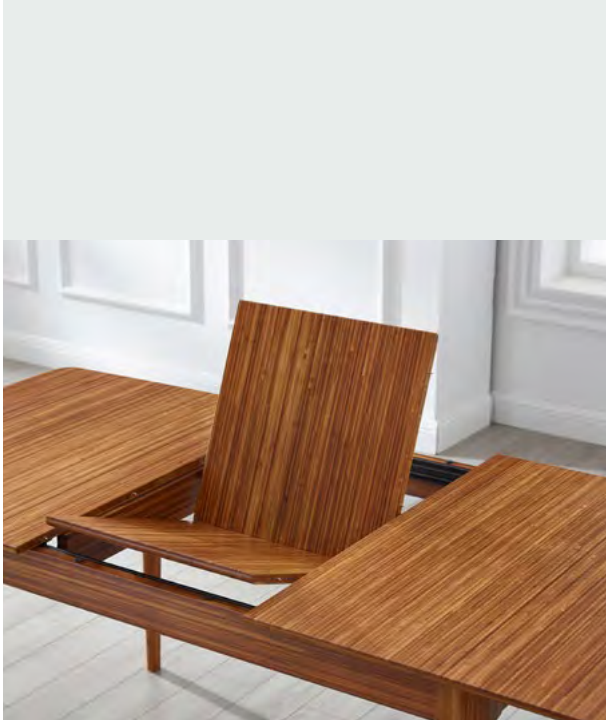

MIJA

One self-storing butterfly leaf extends the 54 ¼" table to 72" inches. Easy to operate with one person, the leaf folds to store neatly under the tabletop. Earth friendly, Amber uses no stain, and is an environmentally safe finish with continuous color throughout the entire material.

[Back](#)

[Content Menu](#)