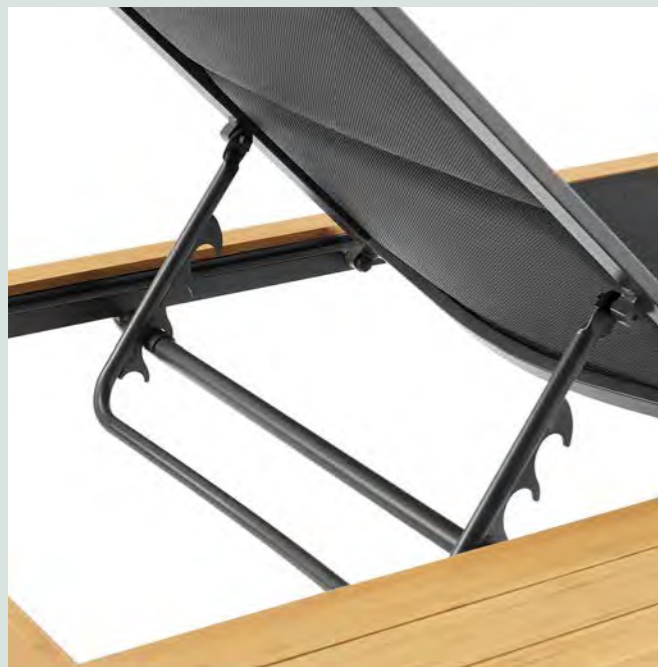

AMALFI SUNBED

The Amalfi sunbed uses a powder coated aluminum frame with a solid bamboo surround made of treated bamboo by proprietary technology for the outside environment.

- Weather, mold, stain, and UV resistant
- Dark grey aluminum frame
- High performance Batyline Iso* mesh fabric
- 100% recycled PET yarn
- Quick dry foam
- Water and stain repellent fabric

AMALFI SUNBED

W42 x L 84¼ x H 10 in.