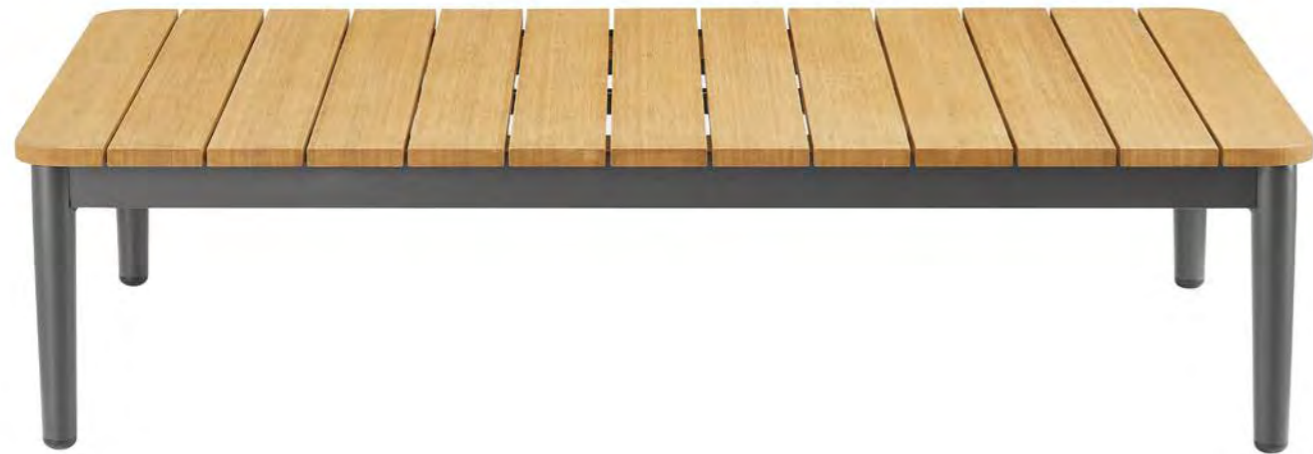

# PORTOFINO

Long lasting construction and superior materials offer comfort and weather the elements beautifully. Built using treated solid bamboo by proprietary technology for the outside environment.

- Weather stain, and UV resistant
- Dark grey aluminum frame
- UV resistant 100% solution dyed acrylic fabric
- Water and stain repellent fabric
- Zippered cushions removable and washable
- Seat cushion density (32-35kg/m<sup>3</sup>) 2.0-2.2 lb/FT<sup>3</sup>
- Seat cushion hardness is 55 - 65
- Back cushion density(25-26kg/m<sup>3</sup>) 1.56-1.62 lb/FT<sup>3</sup>
- Back cushion hardness is 40 - 45
- Weather resistant PVC woven rope backing
- Stainless steel hardware
- Fully Assembled

# PORTOFINO COFFEE

The Portofino coffee table is designed with clean lines and smooth styling. The base is made of powder coated aluminum with handsome modern legs tapering towards the floor. The smooth fit and finish displays a simple but elegant solid bamboo tabletop. Durable and easy to maintain, Greenington bamboo outdoor furniture is made of treated bamboo by proprietary technology for the outside environment.

# PORTOFINO CORNER

The Portofino corner table is designed with clean lines and smooth styling. The base is made of powder coated aluminum with handsome modern legs tapering towards the floor. The smooth fit and finish displays a simple but elegant solid bamboo tabletop. Durable and easy to maintain, Greenington bamboo outdoor furniture is made of treated bamboo by proprietary technology for the outside environment.