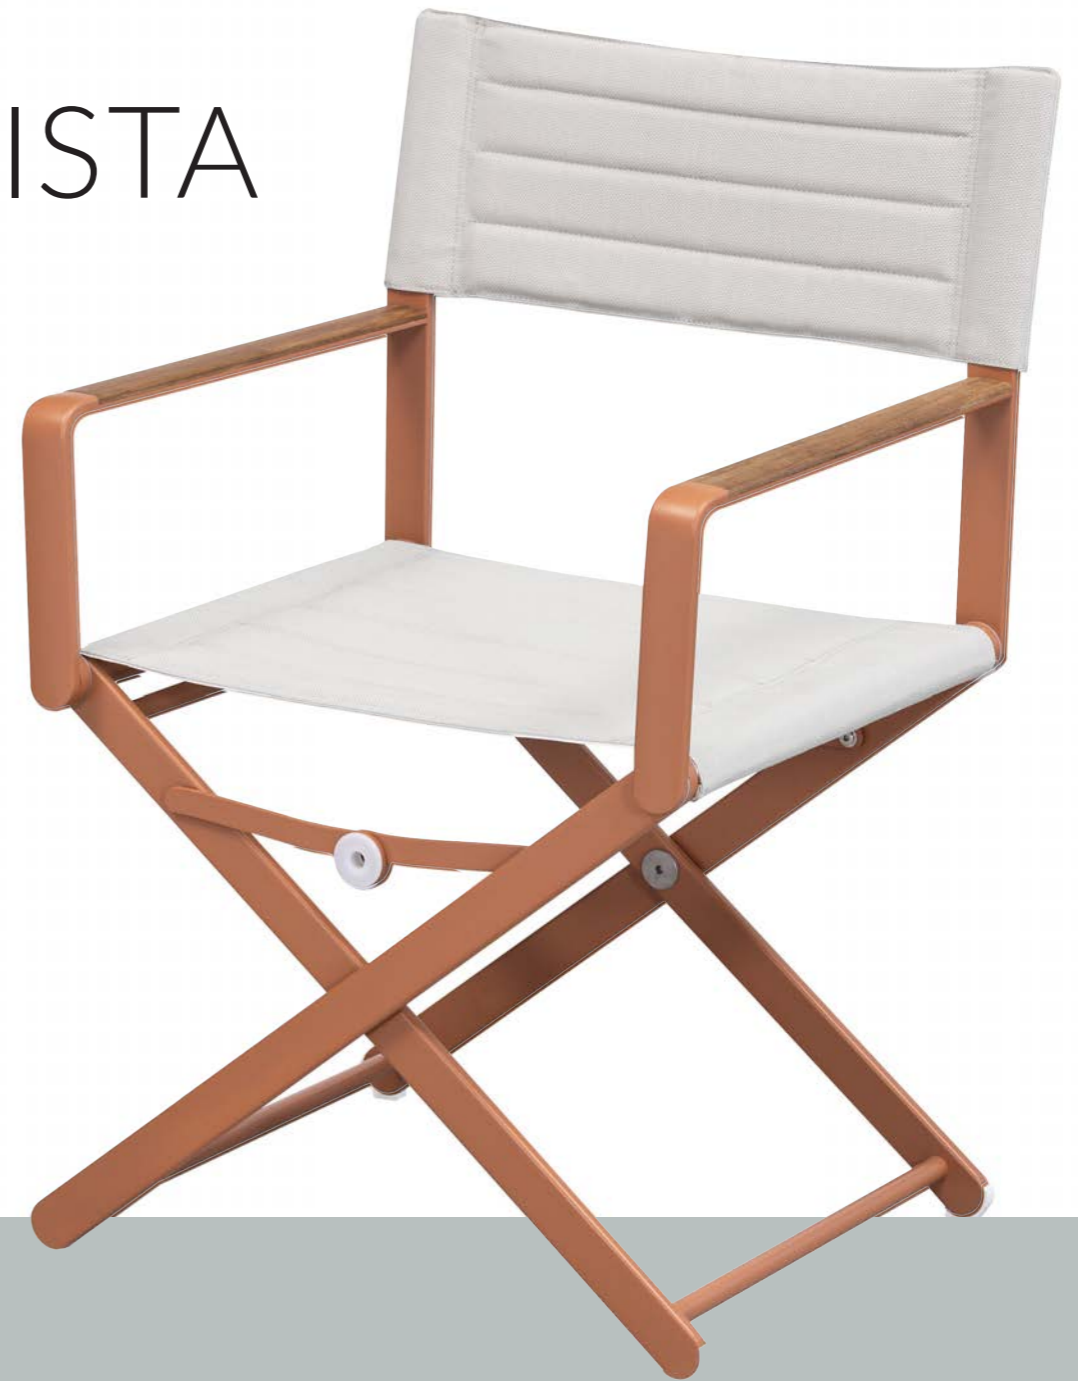

AMALFI SUNBED

W42 x L 84¼ x H 10 in.

# GLOW

Glow Solar Floor Lamp  
W 63 ½ x 79" H

Glow Solar Table Lamp  
W 6 x 10 ½" H

# VISTA

The Vista director chair's body consists of metal frame and hand-sewn three-dimensional sewing fabric. Quick-drying sponge is built into backrest and seat surface, which has both aesthetic feeling and sitting comfort.