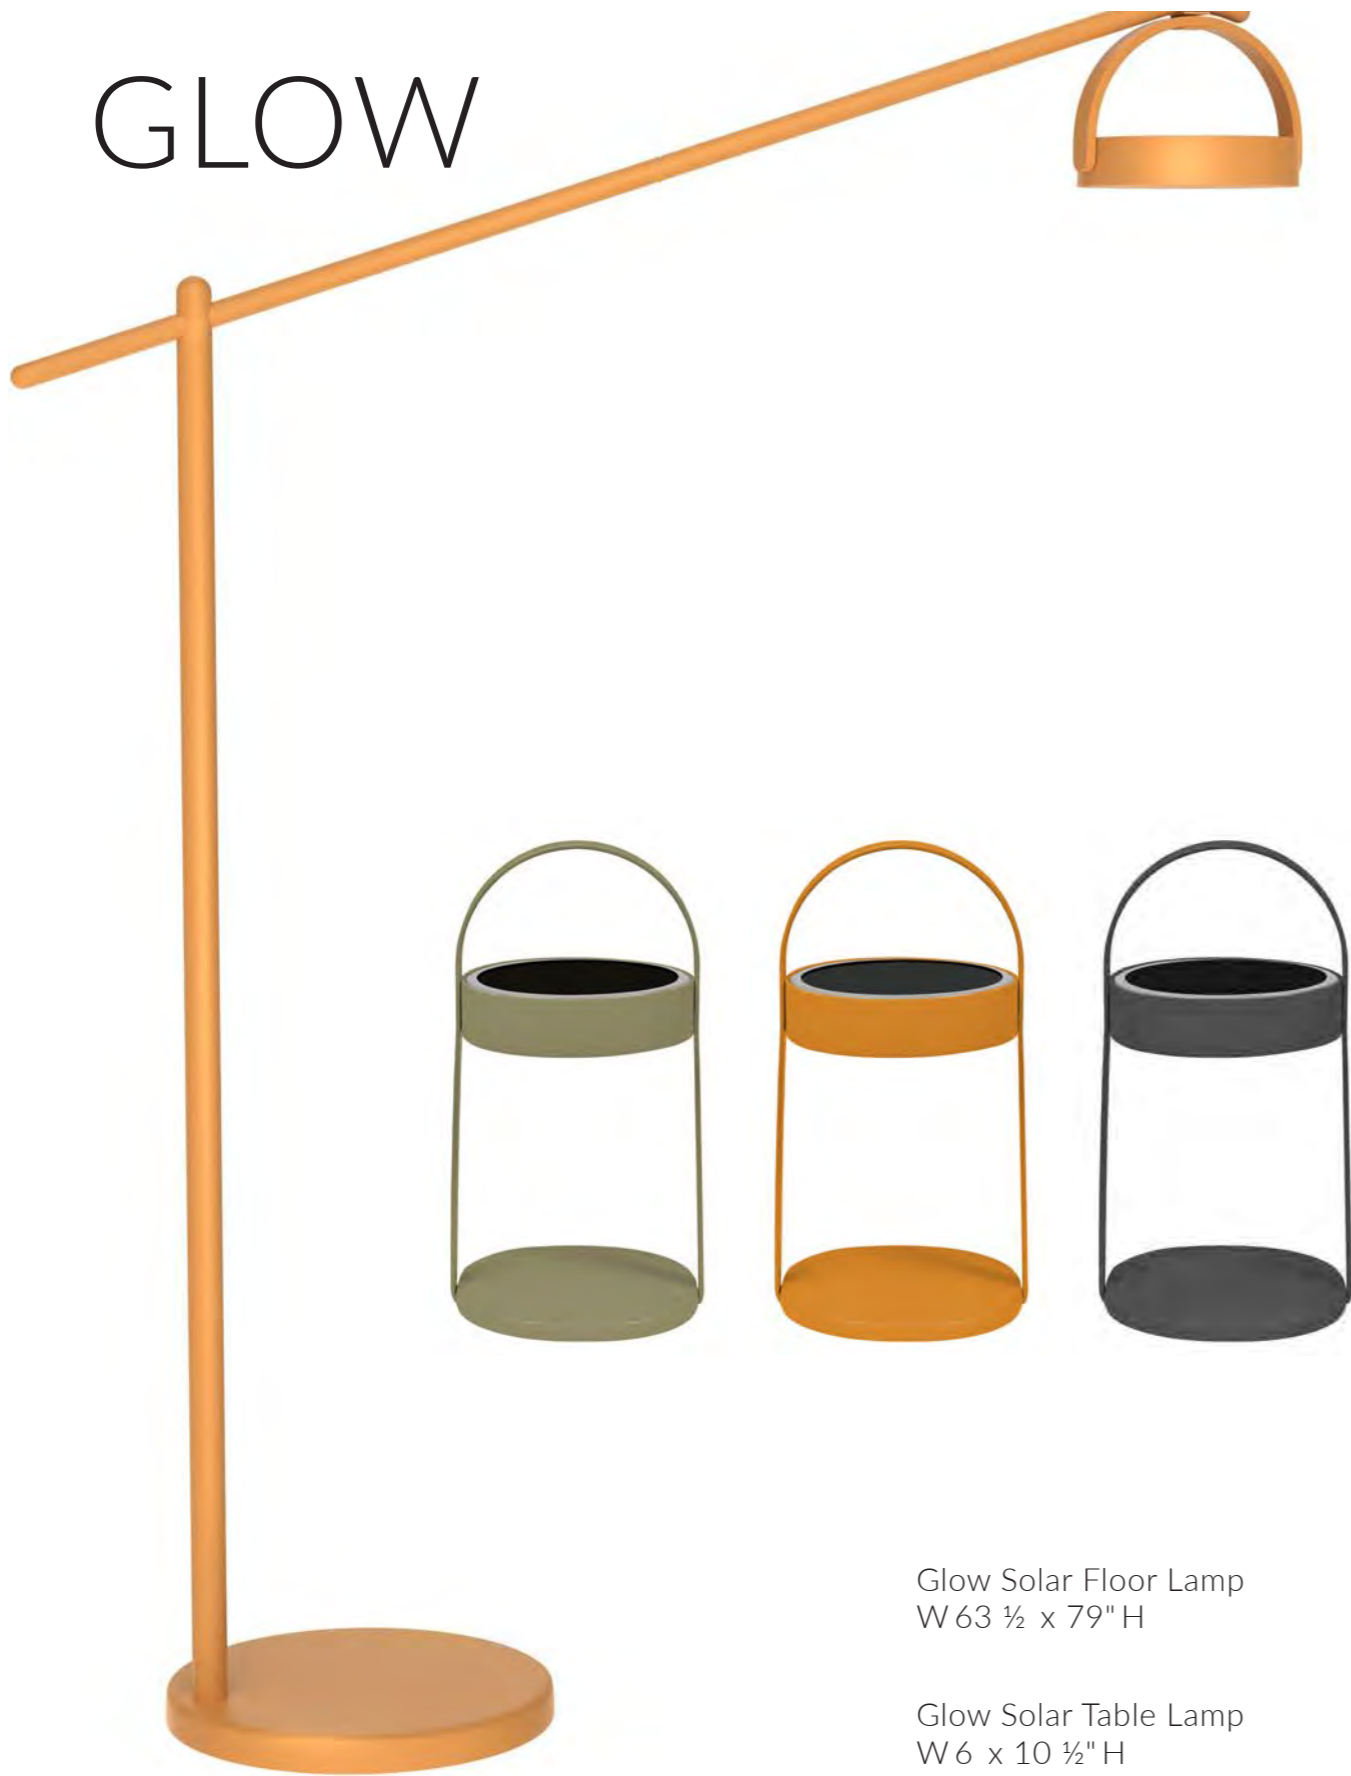

# AMALFI SUNBED

The Amalfi sunbed uses a powder coated aluminum frame with a solid bamboo surround made of treated bamboo by proprietary technology for the outside environment.

- Weather, mold, stain, and UV resistant
- Dark grey aluminum frame
- High performance Batyline Iso\* mesh fabric
- 100% recycled PET yarn
- Quick dry foam
- Water and stain repellent fabric

# GLOW

Glow Solar Floor Lamp  
W 63 ½ x 79" H

Glow Solar Table Lamp  
W 6 x 10 ½" H

# VISTA

The Vista director chair's body consists of metal frame and hand-sewn three-dimensional sewing fabric. Quick-drying sponge is built into backrest and seat surface, which has both aesthetic feeling and sitting comfort.