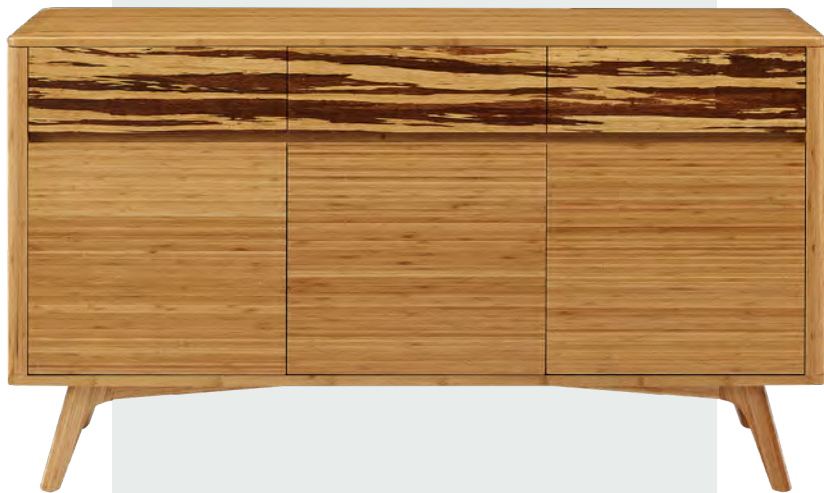

AZARA

Artful and organic, Exotic Tiger captures the true spirit of nature with its striking blend of light and dark bamboo. The dramatic, flowing grain reveals continuous, rich color throughout, making each piece naturally one of a kind. No two are ever the same — the beauty of the bamboo's unique grain and natural variation transforms every creation into a singular work of art, full of warmth, texture, and life.