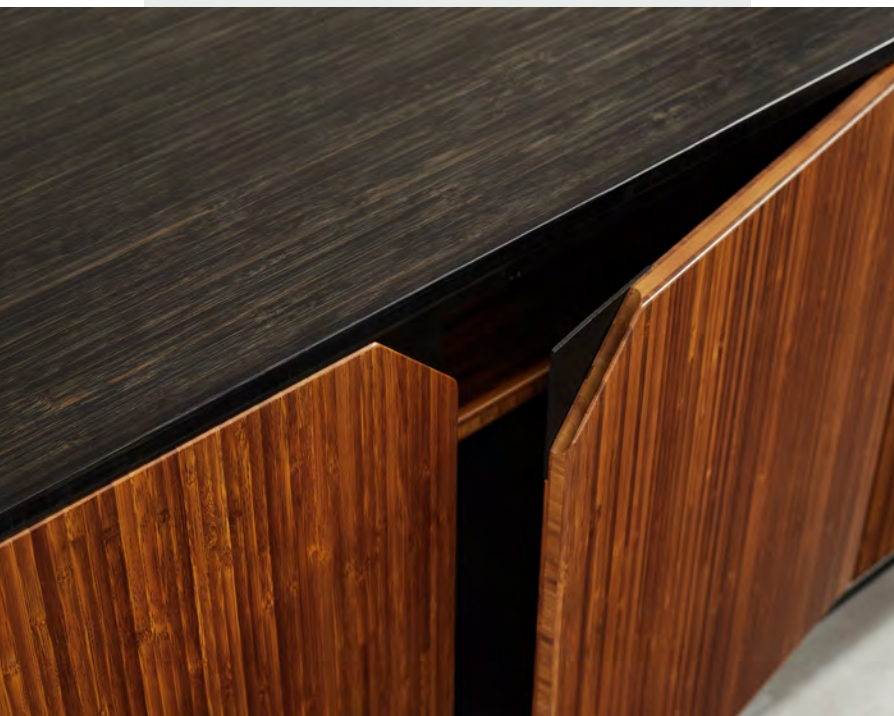

SONOMA

Sonoma features an expansive Amber top with a sleek reverse-beveled edge for a refined, contemporary profile. The striking angular base in contrasting Caviar delivers dramatic visual impact while remaining thoughtfully engineered to provide generous legroom—beauty and comfort, perfectly balanced.

[Back](#)

[Content Menu](#)