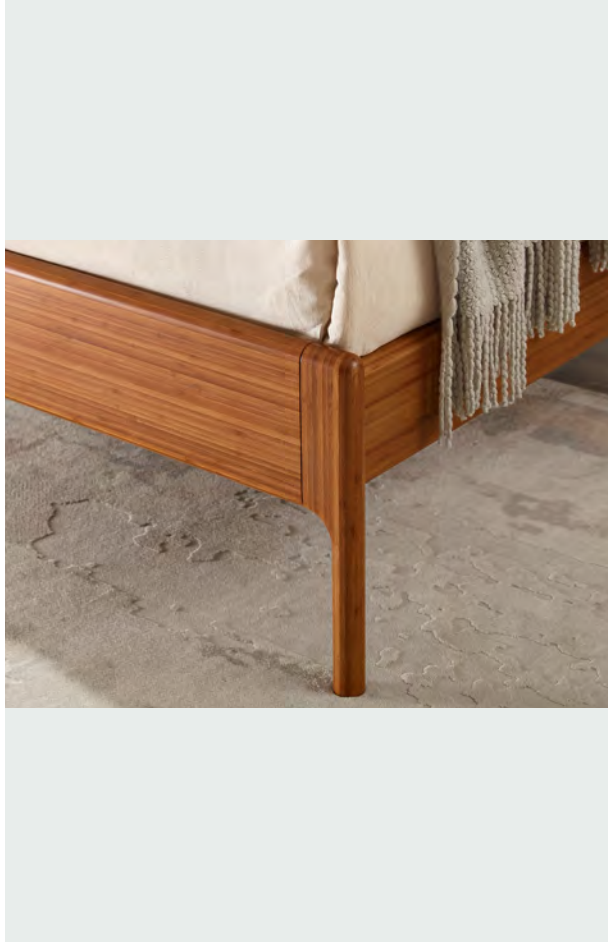

VENTURA

Sleek, clean lines showcase the rich, golden tones and distinctive grain patterns unique to solid bamboo, turning every bed into a one-of-a-kind masterpiece. Crafted by expert artisans, Ventura features a solid bamboo frame with seamless joinery that flows effortlessly from the headboard to the footboard.

[Back](#)

[Content Menu](#)