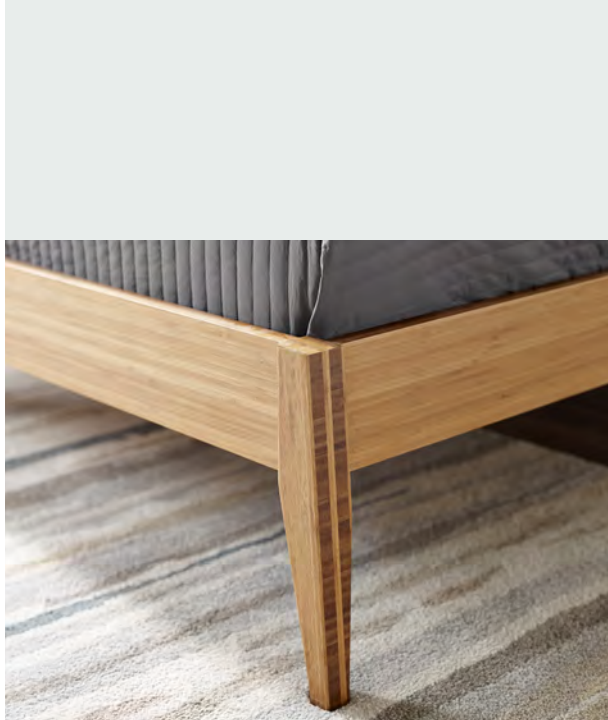

SIENNA

Sienna Platform Bed—a statement in modern luxury and refined simplicity. With its streamlined silhouette, artfully beveled edges, and perfectly proportioned frame, Sienna brings elevated design and effortless sophistication to your space.

[Back](#)

[Content Menu](#)