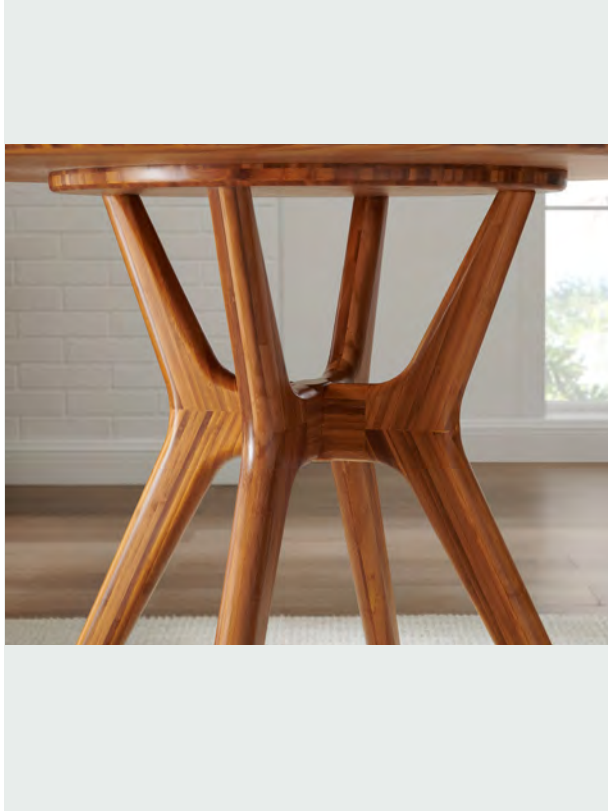

SITKA

Every curve and edge is hand-finished to perfection, revealing Greenington's signature craftsmanship and seamless joinery. Its striking pedestal base and gently tapered splayed legs bring a sculptural presence, grounding your space with refined beauty.