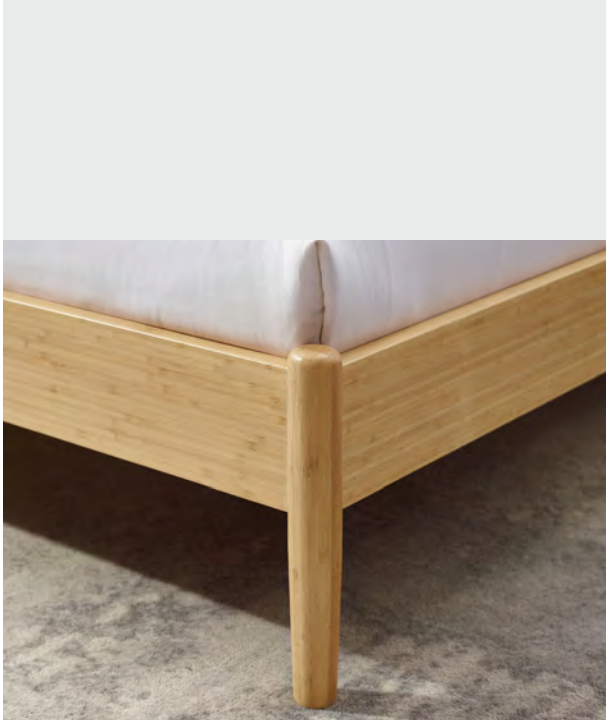

Eastern King
 80" W x 88 1/2" L x 15" FB / 40" HB
 Amber GMT0002AM

MONTEREY

Designed for everyday comfort, the bed's solid bamboo European slat system offers optimal support and airflow for your mattress – no box spring needed. Available in Queen and Eastern King sizes, the Monterey platform bed blends modern minimalism with timeless craftsmanship.