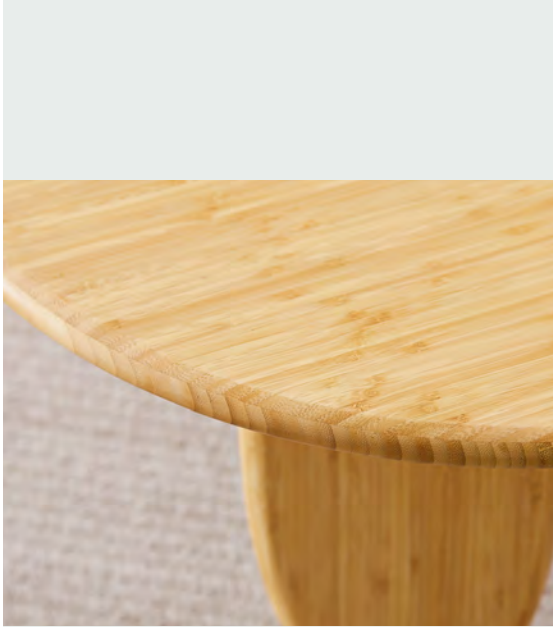

ZEPHYR

Zephyr is a statement piece for the living room, it's organic flowing design and sculptural details combine for a stunning silhouette, adding distinctive style for the modern home.

Zephyr Coffee Table

40" W x 30" D x 15"H

Caviar GZ001B

Wheat GZ001WH

Wheat Container Direct

Zephyr Side Table

Ø18" x 20"H

Caviar GZ002B

Wheat GZ002WH

Wheat Container Direct

[Back](#)

[Content Menu](#)