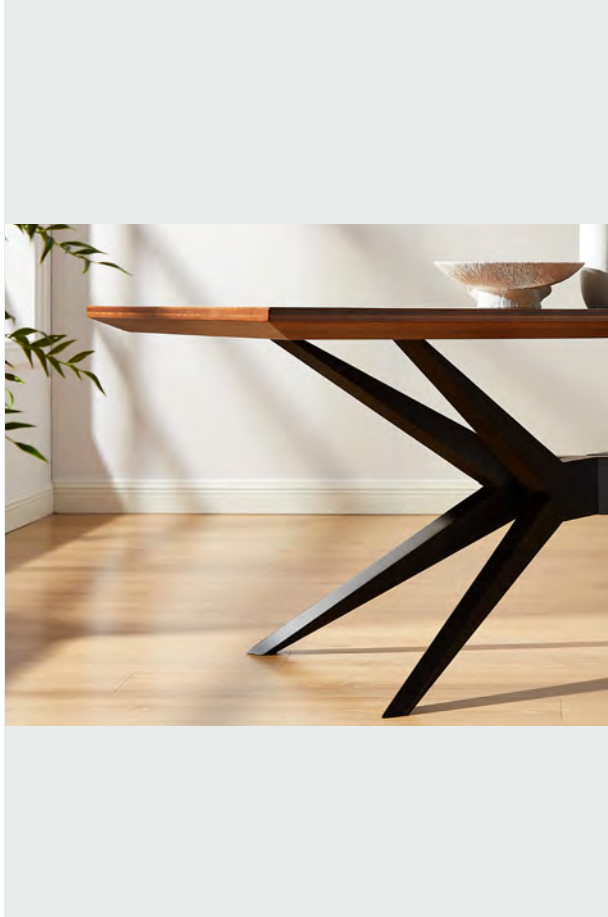

SONOMA

Sonoma features an expansive Amber top with a sleek reverse-beveled edge for a refined, contemporary profile. The striking angular base in contrasting Caviar delivers dramatic visual impact while remaining thoughtfully engineered to provide generous legroom—beauty and comfort, perfectly balanced.

[Back](#)

[Content Menu](#)