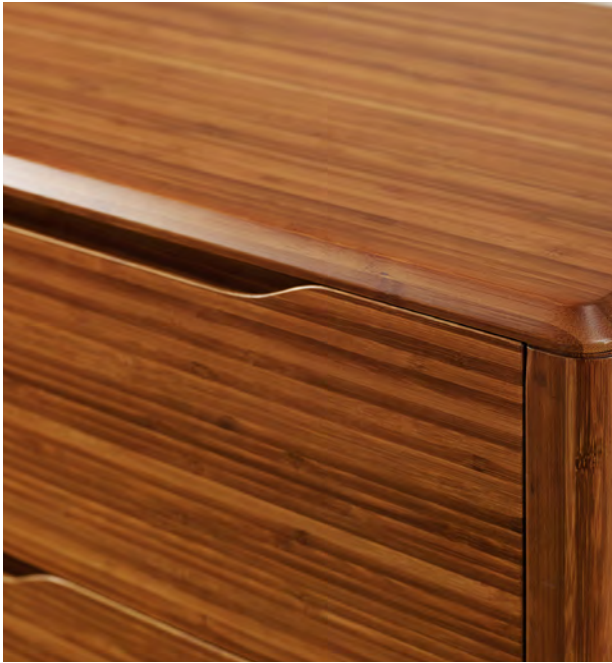

WHY CHOOSE GREENINGTON

20 YEARS

For over 20 years Greenington's factory has been developing and manufacturing high quality bamboo products. As new technologies emerge, Greenington will continue to stay on the cutting edge, maintaining its role as an industry leader, providing its customers with innovative designs made of the finest materials.