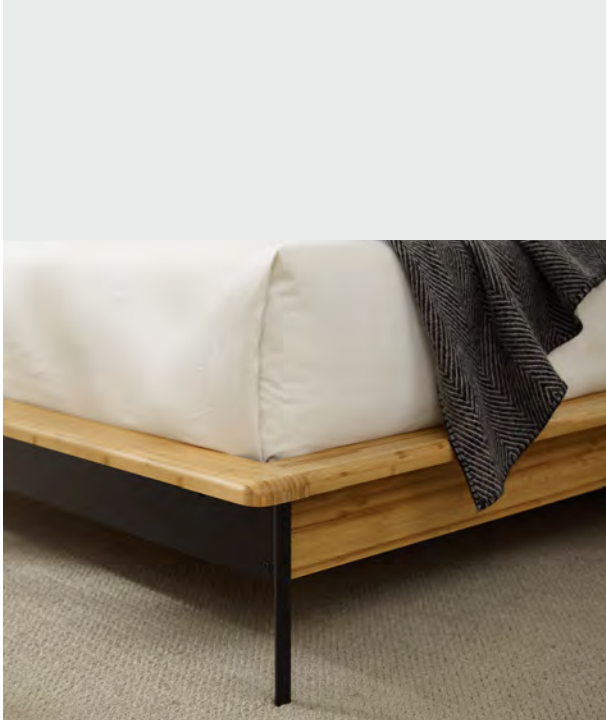

Sahara Six Dr. Dresser

64" W x 19" D x 36" H
Caramelized GSR005CA

SANTA CRUZ

Santa Cruz features a craftsman-built frame in solid Wheat bamboo, with elegantly angled back cushions creating a dramatic focal point. Wrapped in soft, tailored upholstery, the removable cushions offer the perfect blend of form and function—ideal for late-night reads or morning coffee in bed.