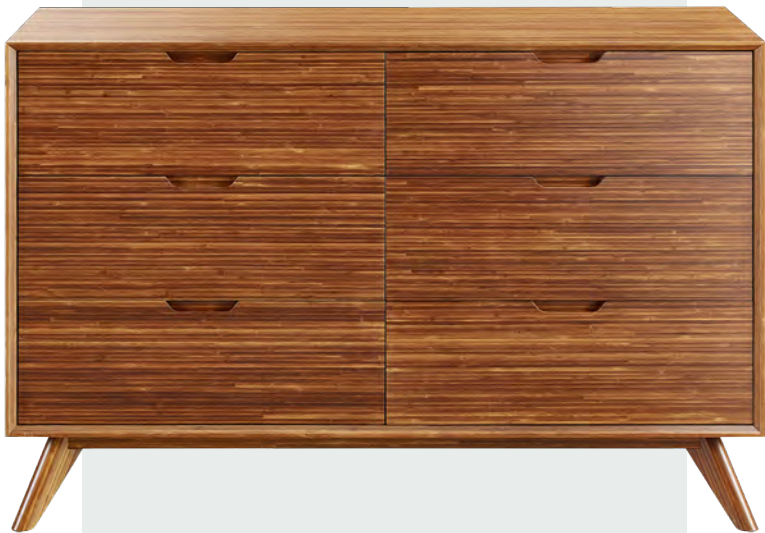

Willow Nightstand

23 3/4" W x 17" D x 27" H
Caramelized ECO03CA

Willow Six Drawer Dresser

52" W x 20" D x 32" H
Caramelized ECO05CA

Eastern King

80" W x 84 1/4" L x 37" H
Caramelized ECO016CA

SUMMIT

Artfully crafted in sustainable solid bamboo, the elegant Summit platform bed features a sweeping silhouette. Summit can be ordered in any Greenington finish color by direct container.