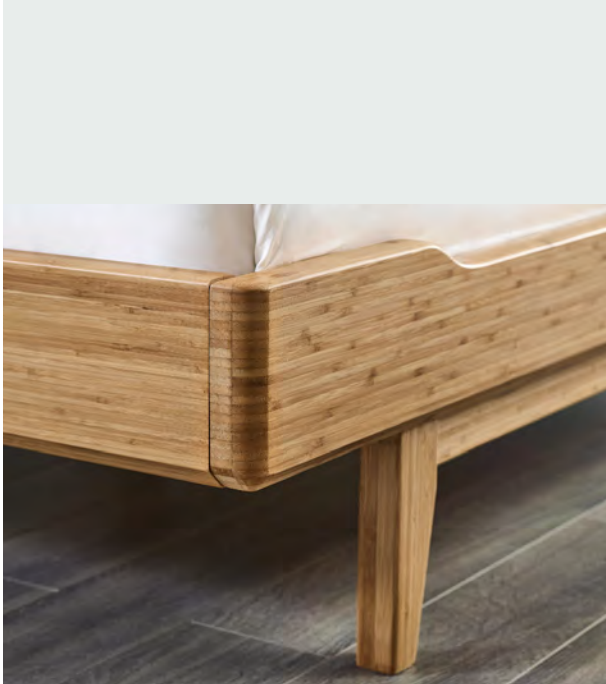

CURRENT

Rich and radiant, this caramelized bamboo finish reveals a refined harmony of warm golden tones and elegant linear grain. Naturally achieved through heat and pressure, the color flows seamlessly through the solid bamboo, creating depth, movement, and a quietly luxurious presence that elevates modern interiors.

[Back](#)

[Content Menu](#)