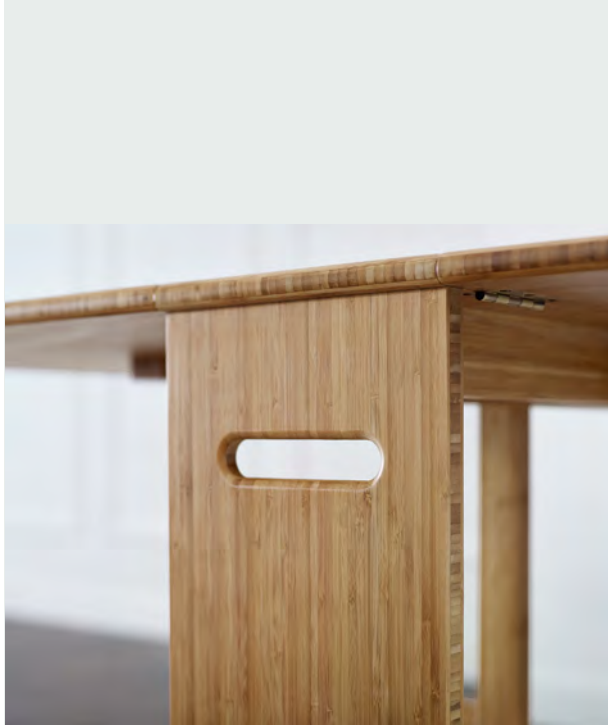

Sophie Dining Chair
21 1/2" W x 23 1/2" D x 37 1/2" H
Black Walnut GSO004BL
Container Direct

LINDEN

Crafted for modern living, Linden's sleek profile effortlessly adapts to your space, folding down into a chic 10.5" by 36" console when not in use. Simply lift one leaf to create a cozy 36" by 37.5" dining or workspace, or extend both leaves with ease to unveil a spacious 64" long dining table ready to welcome friends and family.