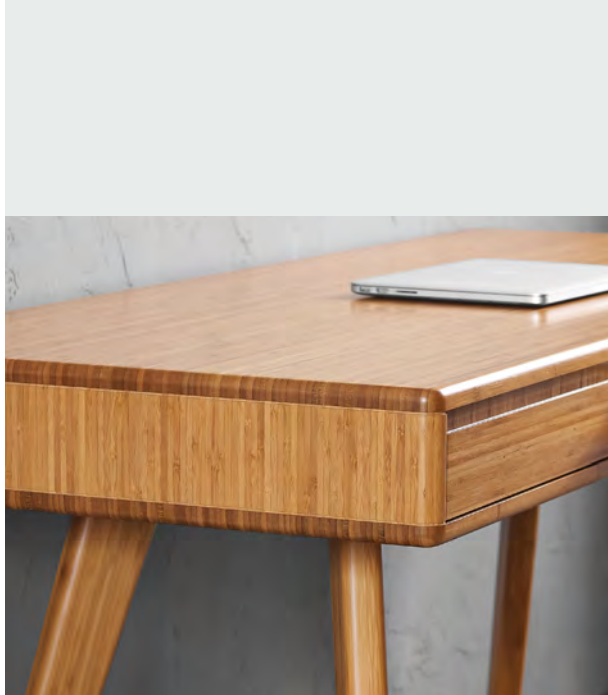

CURRANT

Simple and architectural, the Currant's light and airy lines create inspired work environments exactly how you want them to be.

[Back](#)

[Content Menu](#)