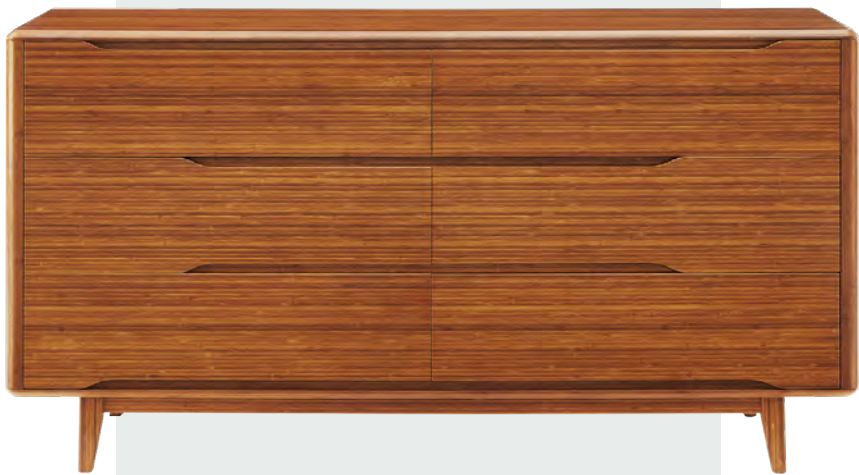

CURRENT

Amber is bamboo at its most honest—and most beautiful. Warm golden hues emerge naturally through a specialized heat and pressure process that transforms bamboo's own sugars into rich, lasting color. No stains. No shortcuts. Just depth, character, and organic variation that make every piece feel refined, elevated, and truly one of a kind.