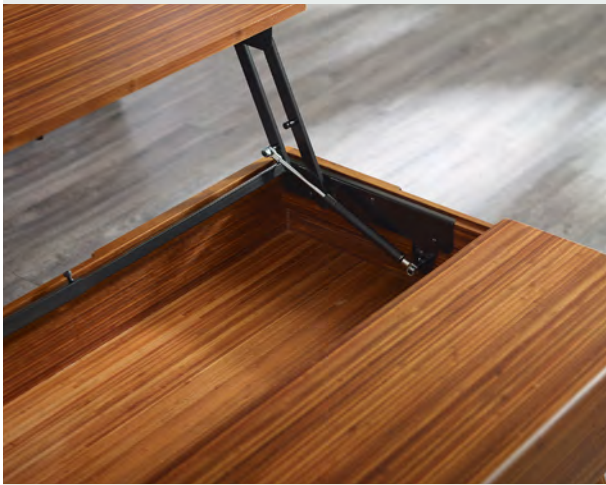

Mira Console

36" W x 11" D x 36" H

Amber GMA0001AM

RHODY

Rhody's effortless lift top surface reveals hidden interior storage, a hydraulic lift-top doubles as a workspace and tabletop, keeping your snacks or laptop within easy reach.