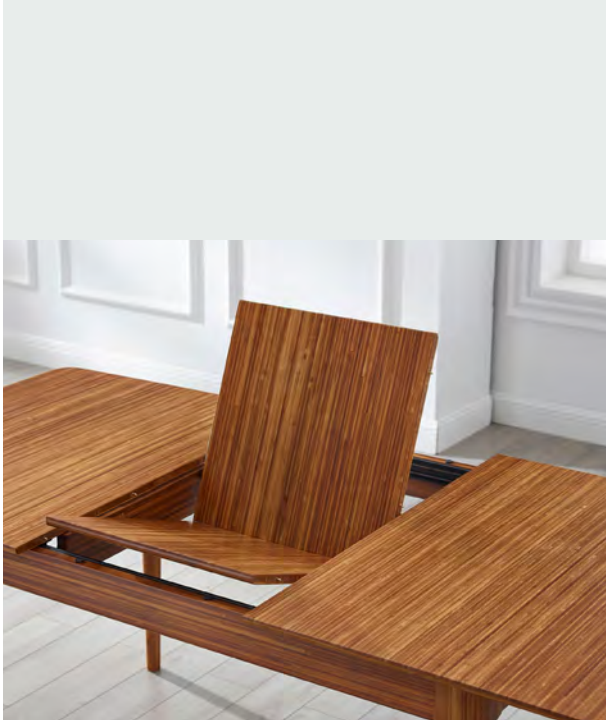

MIJA

Crafted for both beauty and function, Mija's sleek 36" x 54 1/4" profile gracefully extends to 72" with an innovative 18" self-storing butterfly leaf. The extension glides open with ease—no fuss, no heavy lifting—just one-handed luxury that transforms everyday dining into an occasion.

[Back](#)

[Content Menu](#)