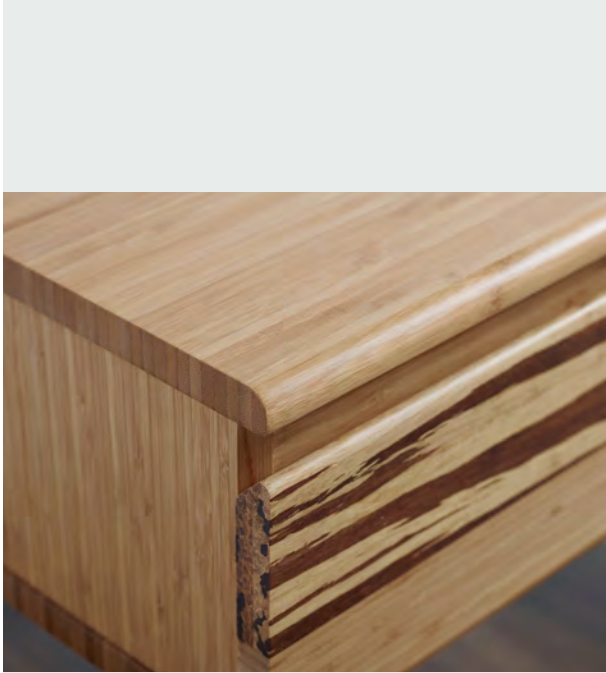

Azara Bench

55" W x 14" D x 17 1/2" H
Sable GA0013SA

Azara Six Dr. Dresser

64" W x 19" D x 36" H
Sable GA0005SA

Eastern King

80" W x 87 1/4" L x 15 1/2" FB / 43 3/4" HB
Sable GA0002KSA

California King

76" W x 91 1/4" L x 15 1/2" FB / 43 3/4" HB
Sable GA0002CKSA