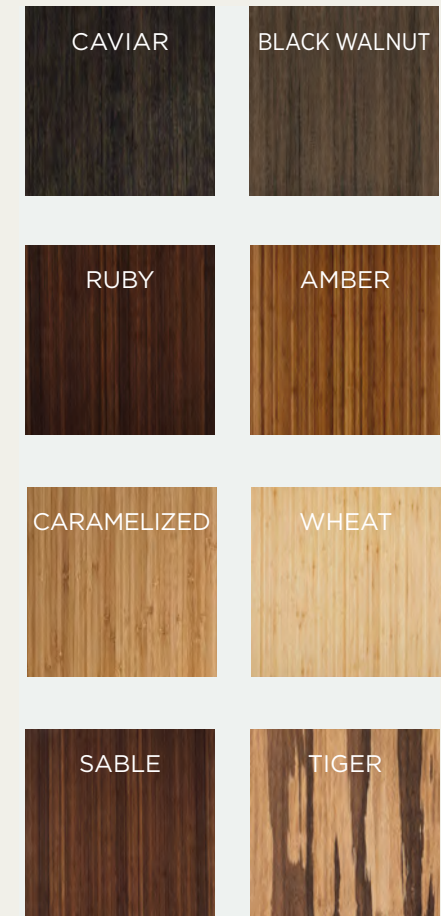

DIRECT CONTAINER

- Best Pricing
- Mixed Container
- Best Practice for Handling
- Access to Additional Collections
- Choice of Finish Colors
- Access to Container Support Pricing
- Optimal Product Flow and Visibility
- 60-Day Production, Plus Ocean Shipping
- Develop Proprietary Product