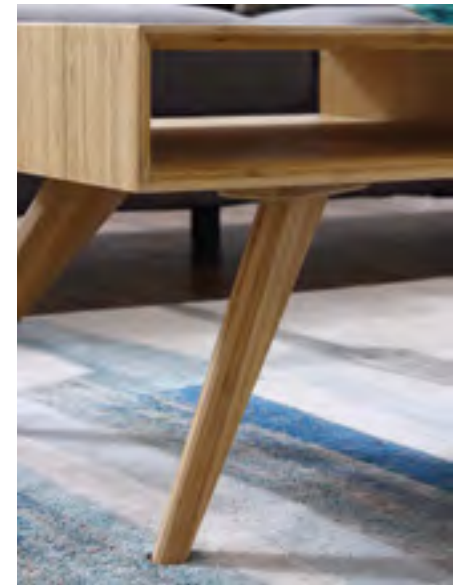

Azara Occasional Collection

Exotic Tiger

Caramelized

Crafted in earth friendly solid bamboo, the modern Azara tables highlight a center accent of exotic Tiger bamboo which waterfall down each side. Beveled edges surround built in cubbies to stash your mail, keys, and any items you want to keep handy.

Shown in caramelized with accents in exotic Tiger bamboo. No stain is used, the colors are achieved with heat, steam, and pressure. Exotic Tiger combines the light and dark material, creating a unique striped grain with continuous colors throughout. No two pieces are exactly alike.

- Crafted in 100% solid bamboo
- No plywood, particle board, or MDF
- Earth friendly, sustainable resource
- Exotic Tiger bamboo accents
- 20% harder than Red Oak
- Open storage

Azara Console Table

46" x 14" x 32 1/2"
Caramelized /Tiger
GA0009CA

Azara Coffee Table

46" x 24 " x 17 1/2"
Caramelized /Tiger
GA0010CA

Azara End Table

19" x 19" x 24 1/4"
Caramelized /Tiger
GA0011CA